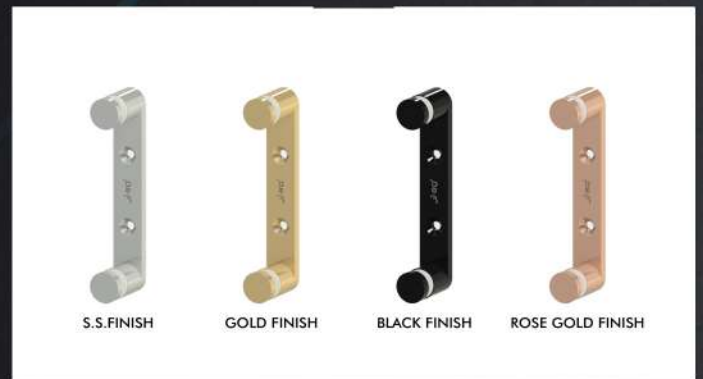

FRAMELESS TOP MOUNT GLASS SUPPORTING SYSTEM

SS METALS

FRAMELESS TOP MOUNT GLASS SUPPORTING SYSTEM

FRAMELESS TOP MOUNT GLASS SUPPORTING SYSTEM

FRAMELESS SIDE MOUNT GLASS SUPPORTING SYSTEM

FRAMELESS SIDE MOUNT GLASS SUPPORTING SYSTEM

FRAMELESS SIDE MOUNT GLASS SUPPORTING SYSTEM

FRAMELESS SIDE MOUNT GLASS SUPPORTING SYSTEM

FRAMELESS TOP MOUNT GLASS SUPPORTING SYSTEM

FRAMELESS SIDE MOUNT GLASS SUPPORTING SYSTEM

SS METALS

FRAMELESS TOP MOUNT GLASS SUPPORTING SYSTEM