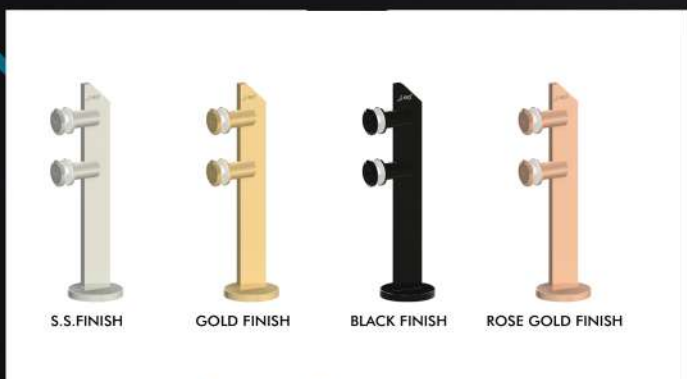

FRAMELESS TOP MOUNT GLASS SUPPORTING SYSTEM

SS METALS

FRAMELESS TOP MOUNT GLASS SUPPORTING SYSTEM

FRAMELESS TOP MOUNT GLASS SUPPORTING SYSTEM

FRAMELESS SIDE MOUNT GLASS SUPPORTING SYSTEM

FRAMELESS SIDE MOUNT GLASS SUPPORTING SYSTEM

FRAMELESS SIDE MOUNT GLASS SUPPORTING SYSTEM

FRAMELESS SIDE MOUNT GLASS SUPPORTING SYSTEM

FRAMELESS TOP MOUNT GLASS SUPPORTING SYSTEM

FRAMELESS SIDE MOUNT GLASS SUPPORTING SYSTEM

SS METALS

FRAMELESS TOP MOUNT GLASS SUPPORTING SYSTEM