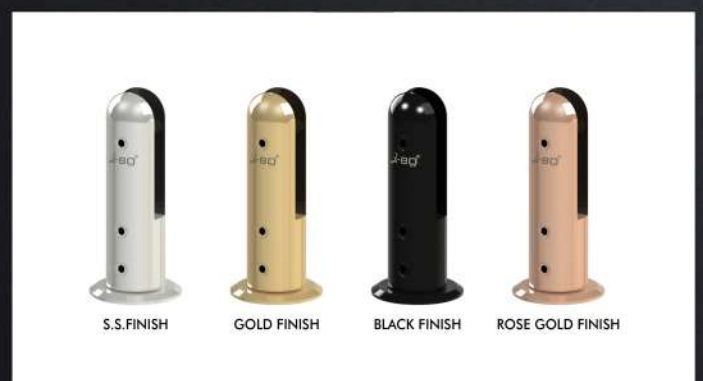

FRAMELESS TOP MOUNT GLASS SUPPORTING SYSTEM

FRAMELESS TOP MOUNT GLASS SUPPORTING SYSTEM

FRAMELESS TOP MOUNT GLASS SUPPORTING SYSTEM

FRAMELESS TOP MOUNT GLASS SUPPORTING SYSTEM

FRAMELESS TOP MOUNT GLASS SUPPORTING SYSTEM

FRAMELESS TOP MOUNT GLASS SUPPORTING SYSTEM

SS METALS

FRAMELESS TOP MOUNT GLASS SUPPORTING SYSTEM

FRAMELESS TOP MOUNT GLASS SUPPORTING SYSTEM

FRAMELESS SIDE MOUNT GLASS SUPPORTING SYSTEM

FRAMELESS SIDE MOUNT GLASS SUPPORTING SYSTEM