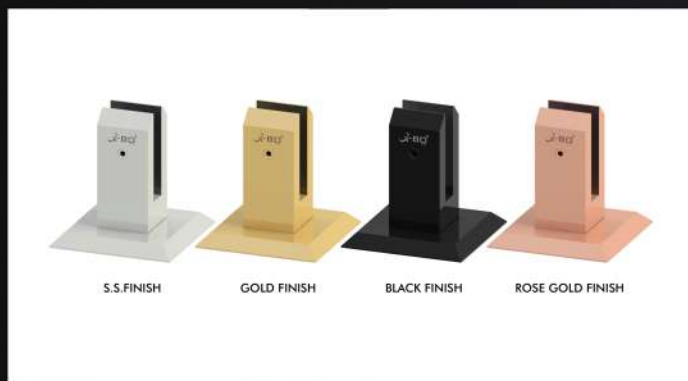

FRAMELESS TOP MOUNT GLASS SUPPORTING SYSTEM

FRAMELESS TOP MOUNT GLASS SUPPORTING SYSTEM

FRAMELESS TOP MOUNT GLASS SUPPORTING SYSTEM

FRAMELESS TOP MOUNT GLASS SUPPORTING SYSTEM

FRAMELESS TOP MOUNT GLASS SUPPORTING SYSTEM

FRAMELESS TOP MOUNT GLASS SUPPORTING SYSTEM

SS METALS

FRAMELESS TOP MOUNT GLASS SUPPORTING SYSTEM

FRAMELESS TOP MOUNT GLASS SUPPORTING SYSTEM

FRAMELESS SIDE MOUNT GLASS SUPPORTING SYSTEM

FRAMELESS SIDE MOUNT GLASS SUPPORTING SYSTEM