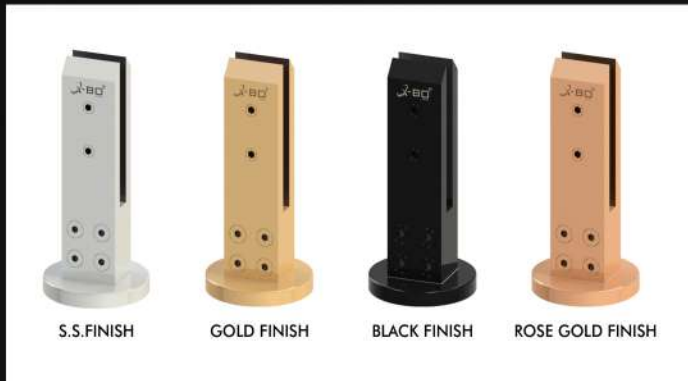

SS METALS

Opposite to Petrol Pump,
Cherooty Rd, Kozhikode,
Kerala 673032

9387479817
9037895966
9895736973

GLASS FITTINGS

SS METALS

FRAMELESS TOP MOUNT GLASS SUPPORTING SYSTEM

FRAMELESS TOP MOUNT GLASS SUPPORTING SYSTEM

FRAMELESS TOP MOUNT GLASS SUPPORTING SYSTEM

FRAMELESS TOP MOUNT GLASS SUPPORTING SYSTEM

FRAMELESS TOP MOUNT GLASS SUPPORTING SYSTEM

FRAMELESS TOP MOUNT GLASS SUPPORTING SYSTEM

FRAMELESS TOP MOUNT GLASS SUPPORTING SYSTEM

FRAMELESS TOP MOUNT GLASS SUPPORTING SYSTEM

SS METALS

FRAMELESS TOP MOUNT GLASS SUPPORTING SYSTEM

FRAMELESS TOP MOUNT GLASS SUPPORTING SYSTEM

FRAMELESS SIDE MOUNT GLASS SUPPORTING SYSTEM

FRAMELESS SIDE MOUNT GLASS SUPPORTING SYSTEM