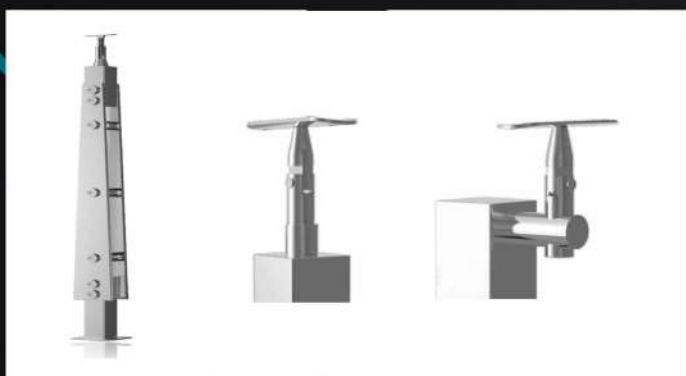

STAINLESS STEEL CO-RAIL BALUSTER SYSTEM

GLASS TO HANDRAIL CONNECTER

SS METALS

ROUND HANDRAIL
ACCESSORIES

SQUARE HANDRAIL
ACCESSORIES

BALUSTRADE WITH MIDRAIL
FITTINGS

SQUARE BALUSTRADE WITH SQUARE
CONNECTORS

BALUSTER WITH GLASS
FITTINGS

BALUSTRADE WITH MIDRAIL
FITTINGS

BALUSTRADE WITH MIDRAIL
FITTINGS

SOLID BALUSTRADE WITH
MIDRAIL FITTINGS

SS METALS

SOLID BALUSTRADE WITH
GLASS FITTINGS

GLASS MOUNTING SYSTEM

SPIDER FITTING AND PIPE JOINT FITTING