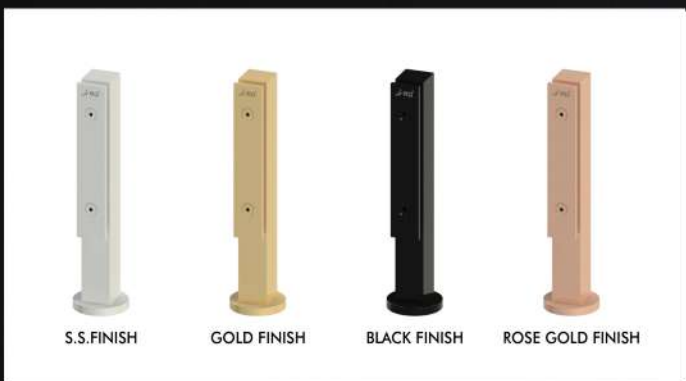

FRAMELESS SIDE MOUNT GLASS SUPPORTING SYSTEM

FRAMELESS SIDE MOUNT GLASS SUPPORTING SYSTEM

FRAMELESS TOP MOUNT GLASS SUPPORTING SYSTEM

FRAMELESS SIDE MOUNT GLASS SUPPORTING SYSTEM

SS METALS

FRAMELESS TOP MOUNT GLASS SUPPORTING SYSTEM

FRAMELESS TOP MOUNT GLASS SUPPORTING SYSTEM

FRAMELESS TOP MOUNT GLASS SUPPORTING SYSTEM

FRAMELESS TOP MOUNT GLASS SUPPORTING SYSTEM

STAINLESS STEEL CO-RAIL BALUSTER SYSTEM

STAINLESS STEEL GLASS SUPPORTING BALUSTER SYSTEM